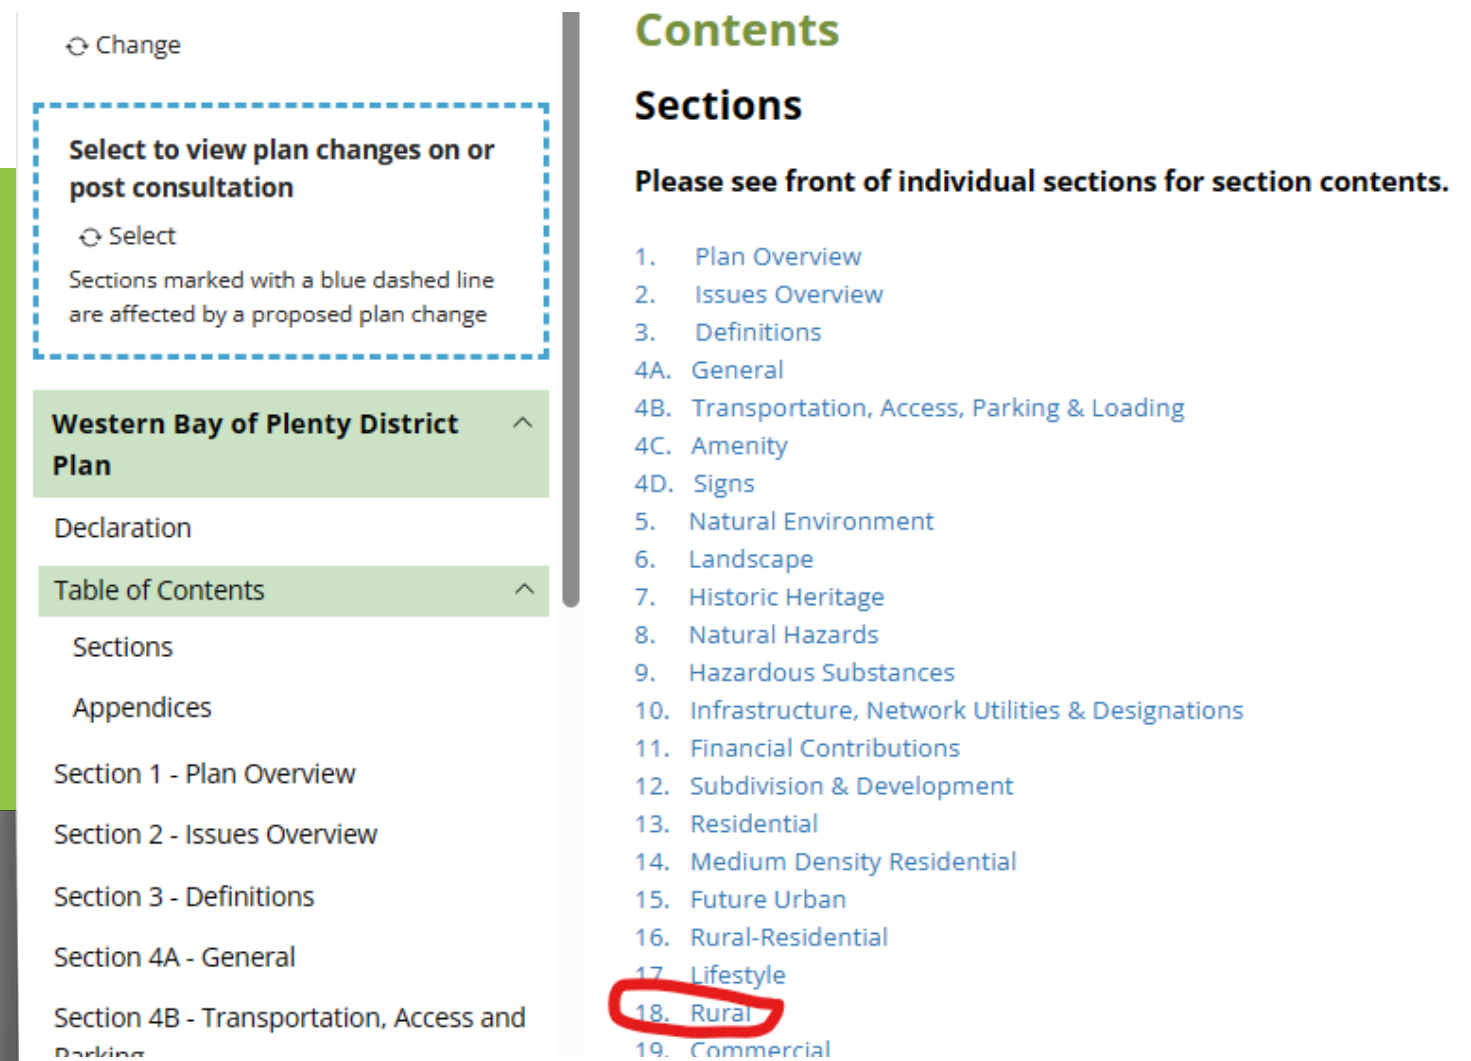

Accessing the District Plan

<http://eplan.westernbay.govt.nz/eplan/>

Click OK to accept Terms and Conditions

Click: View District Plan

Under the Contents, click on your property zone eg. 18. RURAL