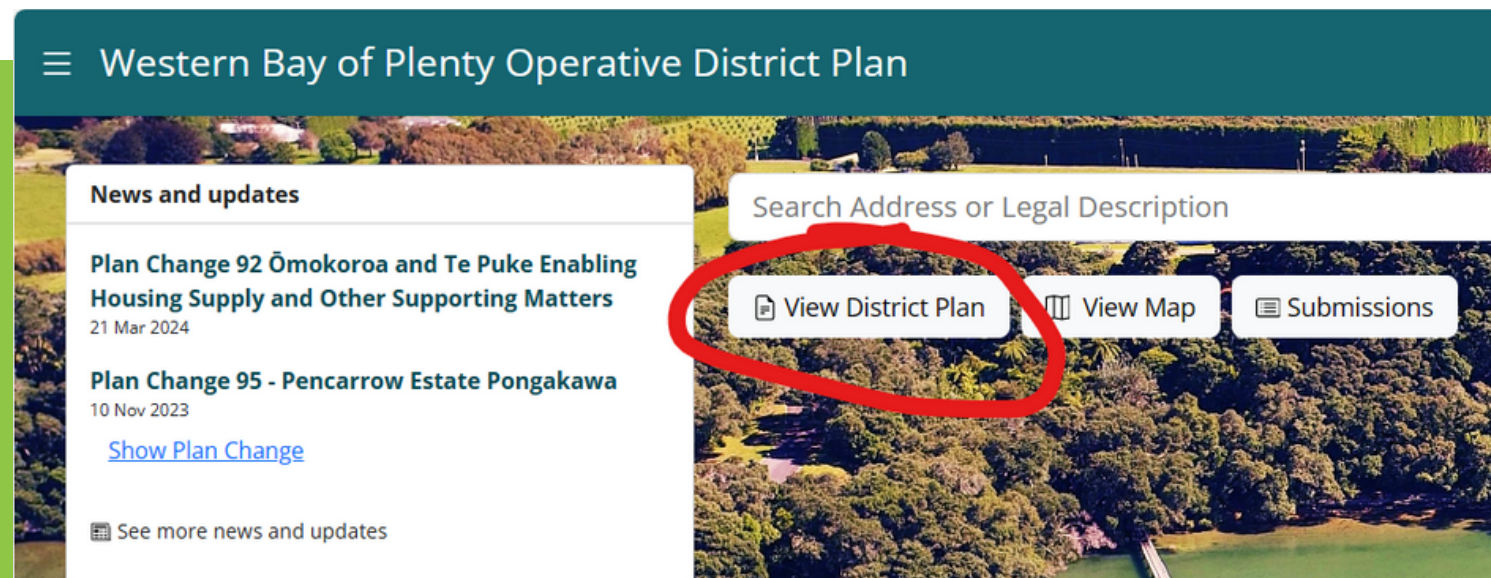

Accessing the District Plan

<http://eplan.westernbay.govt.nz/eplan/>

Click OK to accept Terms and Conditions

Click: View District Plan

Under the Contents, click on your property zone eg. 18. RURAL